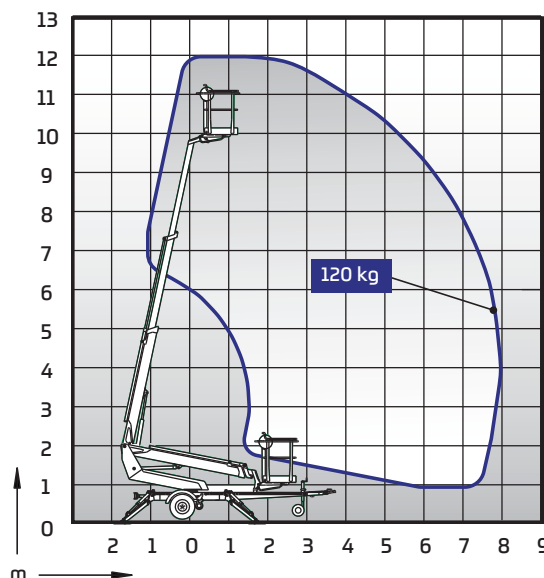

Meet

DINO 120TN

DINO® TRAILER MOUNTED MEWPs

Standard features in DINO 120TN:

- Special axle and outriggers; easy and fast to make narrow
- Min. width only 90 cm
- Stable to tow; transport width 1.53 m
- Powerful driving system, easy to move at worksite
- Suitable for indoor and outdoor applications
- 1-person steel basket, capacity 120 kg
- Compact; transport length only 5.5 m
- Simple, easy to use and maintain

Options available for DINO 120TN:

- Petrol power pack
- Outrigger support indicator
- LED working lights
- DINO SafeGuard secondary guarding
- Extra outrigger pads 500 x 500 x 35 mm + bracket

Technical data

	Metric
Max. working height	12.00 m
Max. platform height	10.00 m
Max. outreach	7.90 m
Support width	3.15 / 3.55 m
Lifting capacity	120 kg
Basket size	0.75 x 0.80 m
Boom rotation	cont.
Boom control	2-speed
Transport length	5.52 m
Transport width	1.53 m
Min. width	0.90 m
Transport height	2.05 m
Weight	1355 kg
Driving system	std
AC socket in the basket x 2	std
Electro motor	std
Gradeability	25 %