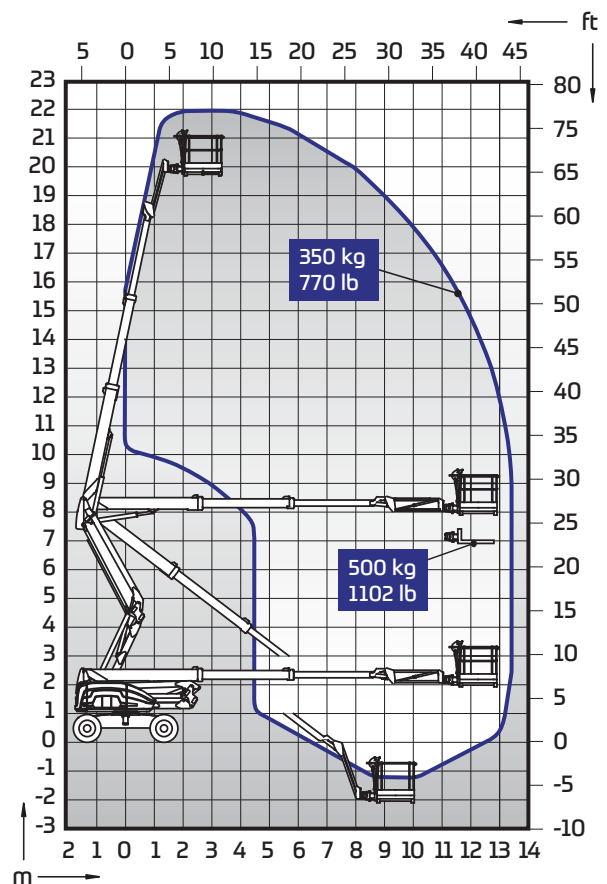

DINOLIFT

Ukraine

000 «Техноподъем» | 61017, Украина, Харьковская область, Харьков,
Офис/Склад: ул.Красноармейская,16

Тел.: +38 050 300-88-81 | +38 067 673-88-81
E-mail: Sart@technopodjem.com.ua

Подробнее: Dinolift.com.ua